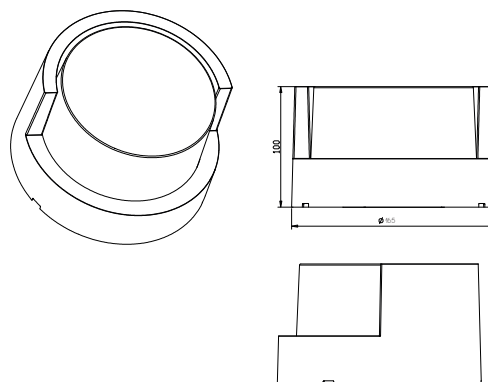

PRO	CRI ≥ 80	
IP65		100°
220-240V 50/60Hz		15,000h L70

Model:	Mila RO
Format:	Round
Location:	Exterior / Interior
Wattage:	15W
Materials:	Aluminium
Led Color:	3000K / 4200K / 6500K
Product Dimension:	165*100mm
IP Code:	65
Fixation:	Wall
CRI :	80
Lumen Output:	1000LM
Frequency:	50/60 Hz
Beam Angle:	100°

CCT switch

DIMENSION DRAW

OUTDOOR